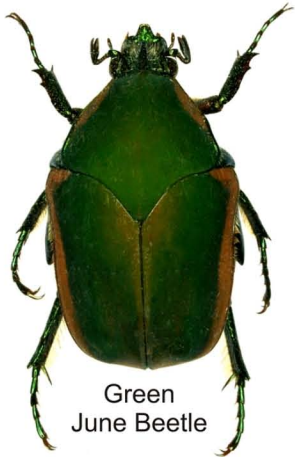

# Emerald Ash Borer Look-Alikes

Emerald Ash Borer

Honeylocust Flatheaded Borer

Flatheaded Appletree Borer

Golden Flatheaded Borer

Poplar Flatheaded Borer

Dogbane Leaf Beetle

Sixspotted Tiger Beetle

Green Ground Beetle

Green Ground Beetle

Blue-Green Ground Beetle

Fiery Hunter Ground Beetle

Katydid

All insects are at the same scale.

Green June Beetle

American Rhinoceros Beetle

Japanese Beetle

Green Stink Bug

Green Leafhopper

Green Halictid Bee

Green Bottle Fly

There are many bright metallic-green insects in Nebraska, but the emerald ash borer beetle is only a half-inch long and strictly associated with ash trees.