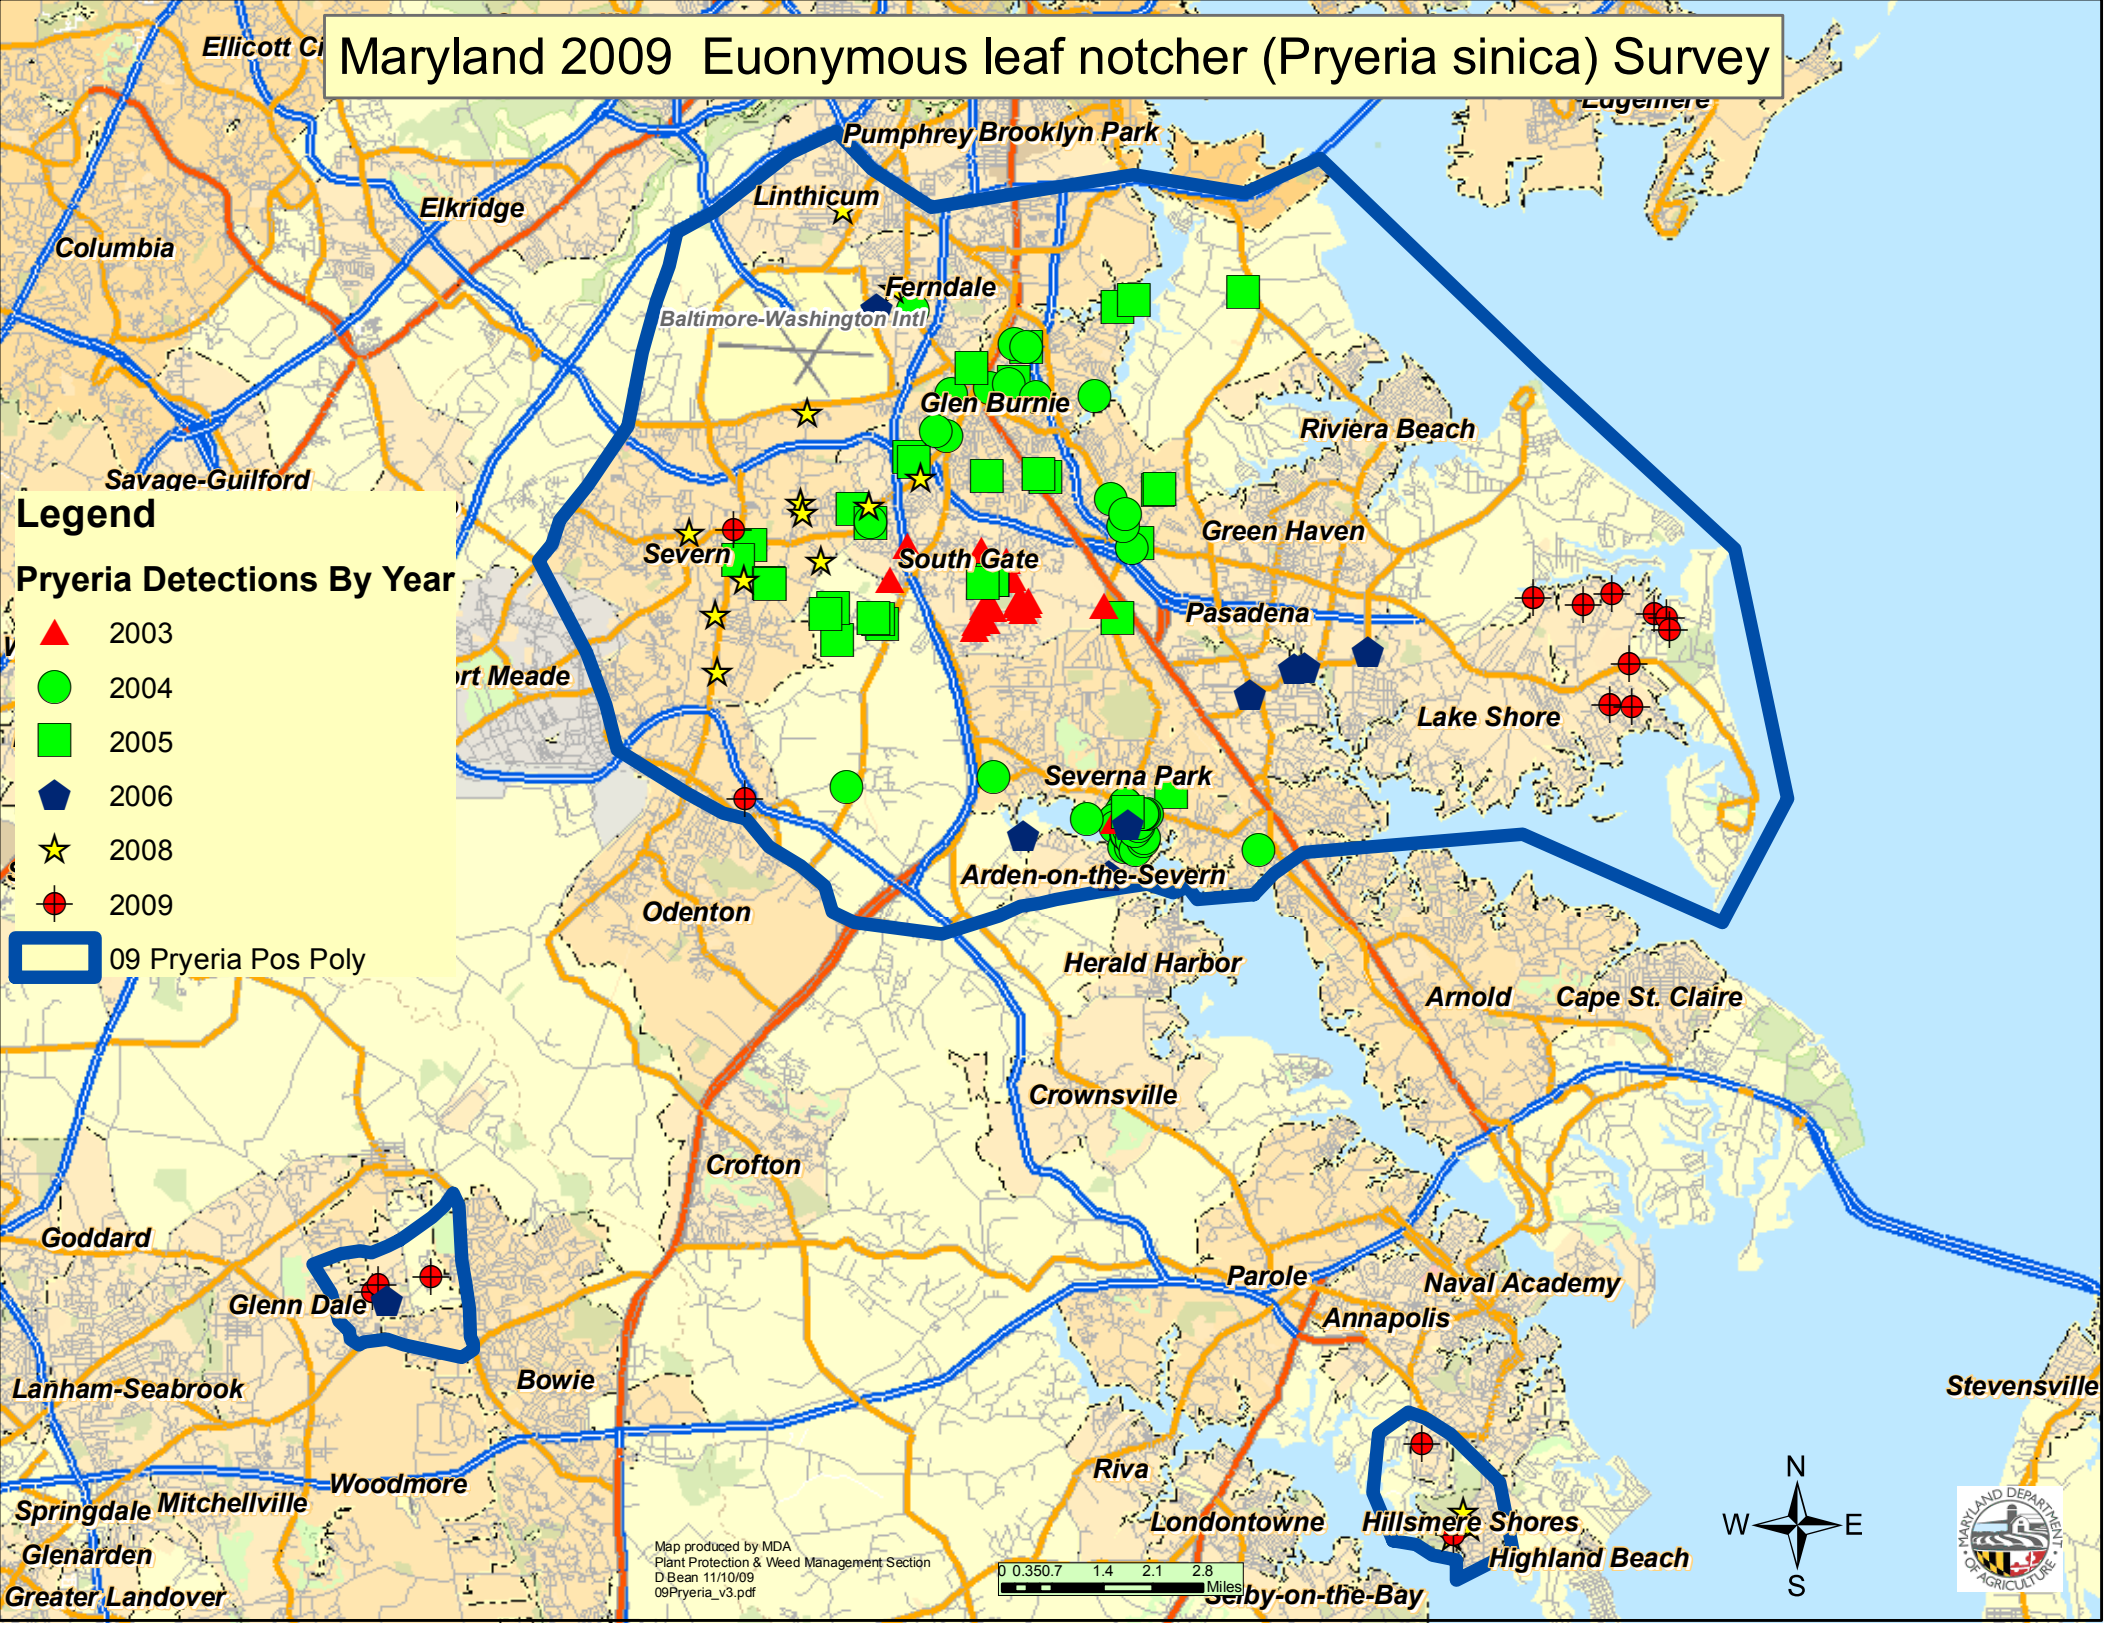

Maryland 2009 Euonymous leaf notcher (*Pryeria sinica*) Survey

Legend

Pryeria Detections By Year

- ▲ 2003
- 2004
- 2005
- ◆ 2006
- ★ 2008
- 2009

09 Pryeria Pos Poly

Map produced by MDA
 Plant Protection & Weed Management Section
 D Bean 11/10/09
 09Pryeria_v3.pdf